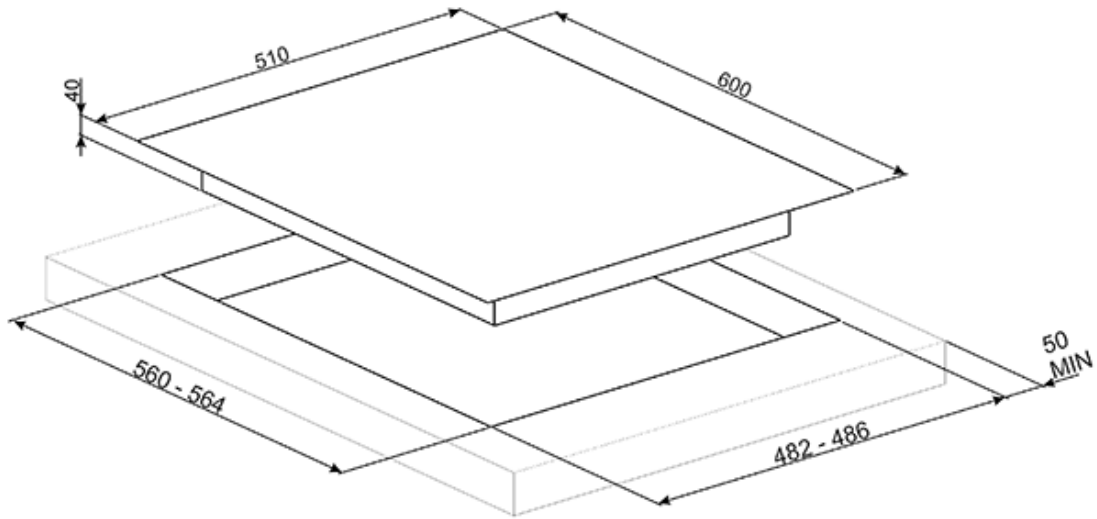

PV164B-1

linea

gas
60 cm
white
gas on glass
ultra low profile

Smeg (UK) Ltd
The Magna Building, Wyndyke Furlong, Abingdon
OX14 1DZ
Tel. +44 (0)844 557 9907
Fax +44 (0)844 557 9337