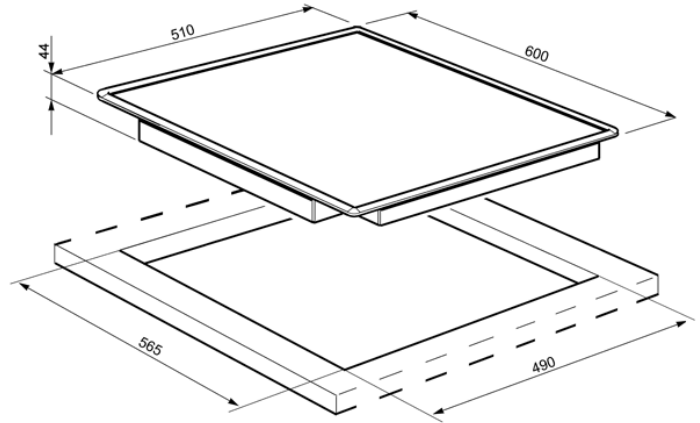

60cm Touch Control Ceramic Hob
with Angled Edge Glass
EAN13: 8017709138585

• 4 high-light radiant zones, including 2 dual • Rear left: Ø140mm, 1.2 kW • Front left dual zone: Ø120/180mm, 0.8/2.0 kW • Rear right oval dual zone: Ø170/265mm, 1.4/2.2 kW • Front right: Ø140mm, 1.2 kW • "Suprema" black ceramic glass • 9 power levels • Individual timers for each zone • 4 boosters • Quick start • Ultra low • Residual heat indicators • Automatic safety cut-out • Front control panel • Nominal power: 6.6 kW • Supply can vary depending on usage, please consult a qualified electrician for ampere requirement