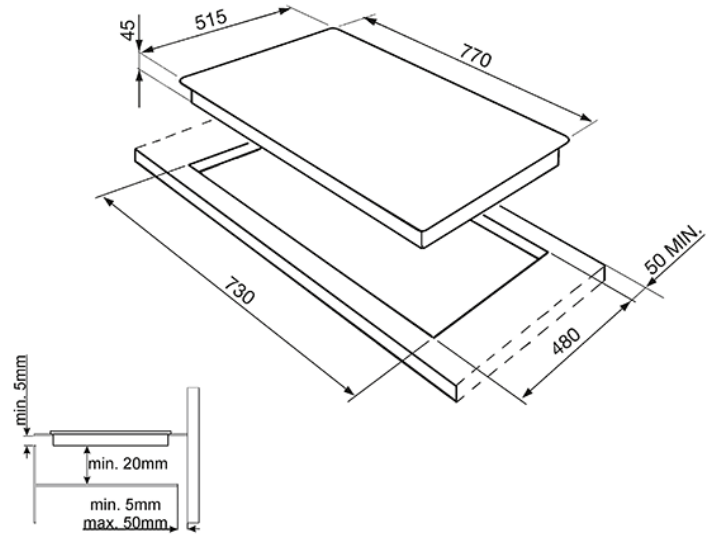

77cm Touch Control Induction Hob with Angled Edge Glass
EAN13: 8017709161439

• 4 "full power" induction zones • Front centre: \varnothing 280/100mm, 2.6kW - booster 3.7kW • Rear left: \varnothing 145/100mm, 1.4kW - booster 2.2kW • Rear right: \varnothing 180/100mm, 1.8kW - booster 3.0kW • Front right: \varnothing 180/100mm, 1.8 kW - booster 3.0kW • "Suprema" black ceramic glass • 4 independent boosters(P) • Individual timers for each zone • 9 power levels • Visual display to show power level/residual heat/ • countdown cooking time • End of cooking acoustic alarm • Automatic safety cut out • Child safety lock • Nominal power: 7.4 kW • Supply can vary depending on usage, please consult a qualified electrician for ampere requirement • **NB: This model replaces the SE2842ID3** • **NB: only pans with a ferrous (magnetic) base are suitable for induction hobs.**