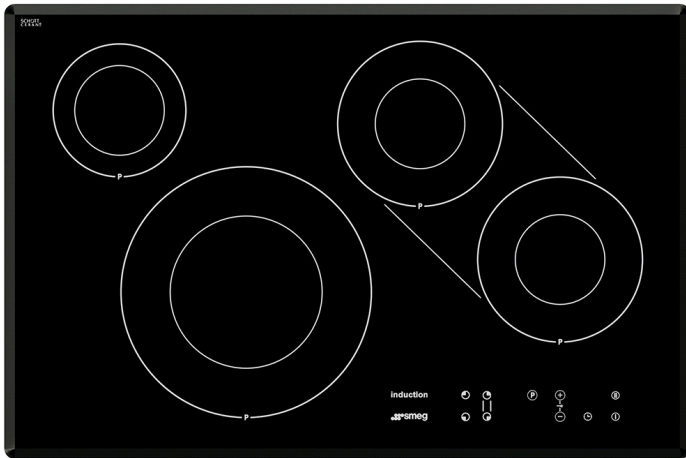

77cm Touch Control Induction Hob with Angled Edge Glass
EAN13: 8017709161439

• 4 "full power" induction zones • Front centre: \varnothing 280/100mm, 2.6kW - booster 3.7kW • Rear left: \varnothing 145/100mm, 1.4kW - booster 2.2kW • Rear right: \varnothing 180/100mm, 1.8kW - booster 3.0kW • Front right: \varnothing 180/100mm, 1.8 kW - booster 3.0kW • "Suprema" black ceramic glass • 4 independent boosters(P) • Individual timers for each zone • 9 power levels • Visual display to show power level/residual heat/ • countdown cooking time • End of cooking acoustic alarm • Automatic safety cut out • Child safety lock • Nominal power: 7.4 kW • Supply can vary depending on usage, please consult a qualified electrician for ampere requirement • **NB: This model replaces the SE2842ID3** • **NB: only pans with a ferrous (magnetic) base are suitable for induction hobs.**