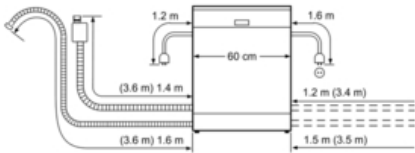

Technical Data

Water consumption (l) :	11.7
Construction type :	Built-in
Height of removable worktop (mm) :	815
Required niche size for installation (HxWxD) :	815-875 x 600 x 550
Depth with open door 90 degree (mm) :	1150
Adjustable feet :	Yes - front only
Maximum adjustability feet (mm) :	60
Adjustable plinth :	both horizontal and vertical
Net weight (kg) :	31.0
Gross weight (kg) :	33.0
Connection rating (W) :	2400
Current (A) :	13
Voltage (V) :	220-240
Frequency (Hz) :	50; 60
Length of electrical supply cord (cm) :	175
Plug type :	GB plug
Length inlet hose (cm) :	165
Length outlet hose (cm) :	190
EAN code :	4242002861906
Number of place settings :	12
Energy efficiency :	A+
Energy consumption annual (kWh/annum) - NEW (2010/30/EC) :	290
Energy consumption (kWh) :	1.02
Power consumption in left-on mode (W) - NEW (2010/30/EC) :	0.10
Power consumption in off-mode (W) - NEW (2010/30/EC) :	0.10
Water consumption annual (l/annum) - NEW (2010/30/EC) :	3300
Drying performance :	A
Reference programme :	Eco
Total cycle time of reference programme (min) :	210
Noise level (dB) :	48
Installation type :	Integrated

Design features

- Stainless steel/Polinox interior
- Red Info light
- Stainless steel/Polinox interior
- Push button top edge controls
- Colour of indicators: Red LED indicators
- LED salt refill indicator, LED rinse aid refill indicator
- Self cleaning filter system with 3 piece corrugated filter
- 3/6/9 hour time delay with Acoustic end of cycle indicator, water inlet indicator
- Dimensions (HxWxD): 81.5 x 59.8 x 55cm
- Efficiency information relates to the Eco 50 programme. This programme is suitable for cleaning normally soiled tableware and is the most efficient programme in terms of combined energy and water consumption.

Serie | 4 Dishwashers

SMV50C10GB black ActiveWater Dishwasher 60cm Fully integrated

measurements in mm

measurements in mm

() values with extension kit