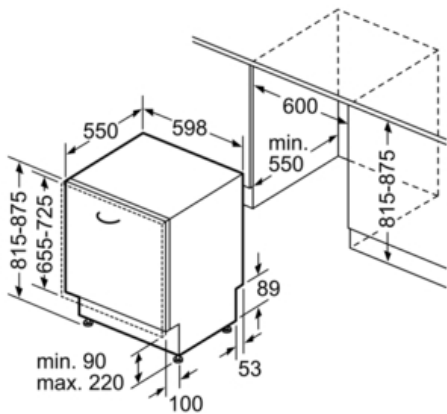

Serie | 4 Dishwashers

SMV50C10GB black ActiveWater Dishwasher 60cm Fully integrated

measurements in mm