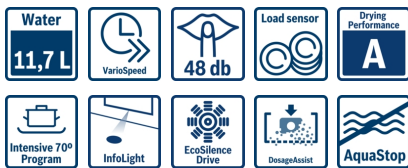

Serie | 4 Dishwashers
**SMV50C10GB black
ActiveWater Dishwasher 60cm
Fully integrated**

A⁺
The ActiveWater dishwasher with height-adjustable top basket: Gives you extra space for large and bulky items.

Performance

- Energy Efficiency Class: A+
- Capacity: 12 place settings
- Energy consumption in Eco 50 programme: 290 kWh per year, based on 280 standard cleaning cycles
- Water consumption in Eco 50 programme: 3300 litres per year, based on 280 standard cleaning cycles
- Programme time in Eco 50 programme: 210 minutes
- A rated performance for washing and A for drying
- Noise level dB (A) re 1pW: 48 dB
- Energy consumption in Eco 50 programme: 1.02 kWh
- Water consumption in Eco 50 programme: 11.7 litres

Programmes/functions

- 5 programmes:
Intensive 70 °C, Normal 65 °C, Eco 50 °C,
Quick wash 45 °C, Pre-Rinse
- 1 Special option: VarioSpeed
- 4 temperatures

Flexible design elements

- Vario basket system
- Silver baskets
- Height adjustable top basket when empty
- 2 foldable plate racks in bottom basket
- Cutlery basket in lower rack

Design features

- Stainless steel/Polinox interior
- Red Info light
- Stainless steel/Polinox interior
- Push button top edge controls
- Colour of indicators: Red LED indicators
- LED salt refill indicator, LED rinse aid refill indicator
- Self cleaning filter system with 3 piece corrugated filter
- 3/6/9 hour time delay with Acoustic end of cycle indicator, water inlet indicator
- Dimensions (HxWxD): 81.5 x 59.8 x 55cm
- Efficiency information relates to the Eco 50 programme. This programme is suitable for cleaning normally soiled tableware and is the most efficient programme in terms of combined energy and water consumption.