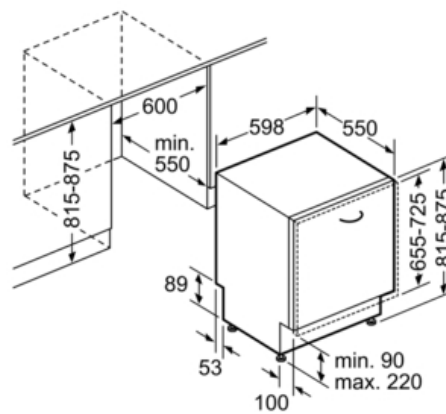

Technical Data

Water consumption (l) :	11.7
Construction type :	Built-in
Height of removable worktop (mm) :	815
Required niche size for installation (HxWxD) :	815-875 x 600 x 550
Depth with open door 90 degree (mm) :	1150
Adjustable feet :	Yes - front only
Maximum adjustability feet (mm) :	60
Adjustable plinth :	both horizontal and vertical
Net weight (kg) :	31.0
Gross weight (kg) :	33.0
Connection rating (W) :	2400
Current (A) :	13
Voltage (V) :	220-240
Frequency (Hz) :	50; 60
Length of electrical supply cord (cm) :	175
Plug type :	GB plug
Length inlet hose (cm) :	165
Length outlet hose (cm) :	190
EAN code :	4242002861906
Number of place settings :	12
Energy efficiency :	A+
Energy consumption annual (kWh/annum) - NEW (2010/30/EC) :	290
Energy consumption (kWh) :	1.02
Power consumption in left-on mode (W) - NEW (2010/30/EC) :	0.10
Power consumption in off-mode (W) - NEW (2010/30/EC) :	0.10
Water consumption annual (l/annum) - NEW (2010/30/EC) :	3300
Drying performance :	A
Reference programme :	Eco
Total cycle time of reference programme (min) :	210
Noise level (dB) :	48
Installation type :	Integrated

Design features

- Stainless steel/Polinox interior
- Red Info light
- Stainless steel/Polinox interior
- Push button top edge controls
- Colour of indicators: Red LED indicators
- LED salt refill indicator, LED rinse aid refill indicator
- Self cleaning filter system with 3 piece corrugated filter
- 3/6/9 hour time delay with Acoustic end of cycle indicator, water inlet indicator
- Dimensions (HxWxD): 81.5 x 59.8 x 55cm
- Efficiency information relates to the Eco 50 programme. This programme is suitable for cleaning normally soiled tableware and is the most efficient programme in terms of combined energy and water consumption.

Serie | 4 Dishwashers

SMV50C10GB black ActiveWater Dishwasher 60cm Fully integrated

measurements in mm

measurements in mm

() values with extension kit