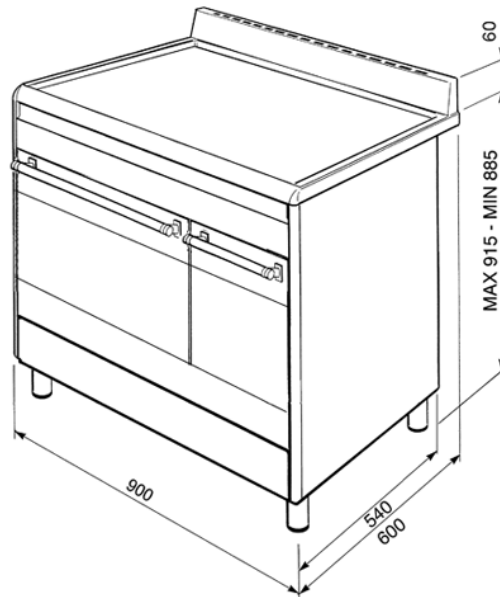

90cm "Concert" Cooker with Double Oven and Gas hob, Gloss Black
Energy rating AA
EAN13: 8017709172312

NB: Height with plinth installed is fixed at 900mm

• MAIN OVEN •

• 7 functions inc circulaire with fan • **Oven capacity: gross - 79 litres, net - 70 litres** • Digital electronic clock/programmer • Air cooling system • Closed door grilling • Removable inner door glasses • **Vapor clean** • Conventional: 0.85kWh • Forced air convection: 0.99kWh • **AUXILIARY OVEN** (static oven) •

• 4 functions inc. upper and lower element • Oven capacity: gross - 39 litres, net - 35 litres • Air cooling system • Closed door grilling • Conventional: 0.74kWh • Storage compartment beneath the ovens • Silver feet and black plinth provided • **HOB** •

• 5 burners • Rear left: 1.8 kW • Front left: Rapid 3.0 kW • Centre: Ultra rapid 3.5 kW • Rear right: 1.8 kW • Front right: 1.0 kW • Heavy duty cast iron pan stands • Automatic electronic ignition • Safety valves • Adaptable for LPG • **Nominal Power: 4.3 kW** • Supply can vary depending on usage, please consult a qualified electrician for ampere requirement • **STANDARD ACCESSORIES:** Main oven: Roasting/grill pan Extra deep tray Grill mesh Chrome shelf • Auxiliary oven: Grill mesh Chrome shelf Non-stick tray • **NB: This model supersedes the SUK92MBL8**