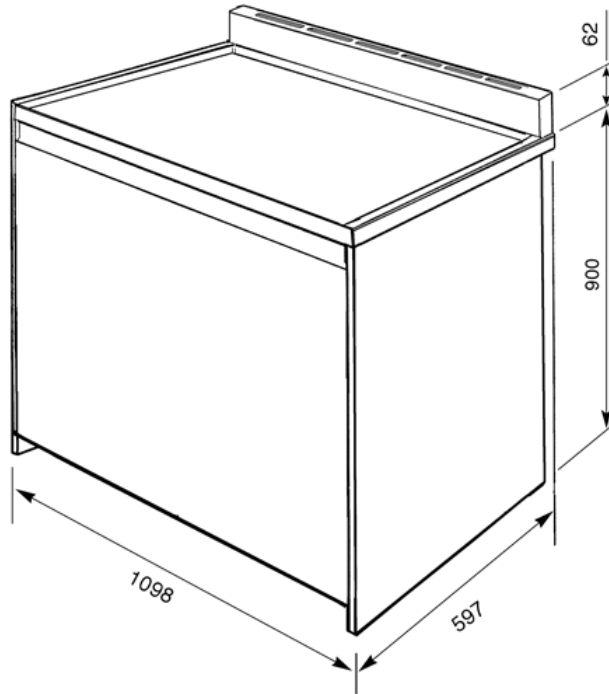

110cm "Symphony" Dual fuel 4 cavity Cooker
 with 2 side opening oven doors & Gas hob, St/steel
 Energy rating AA
 EAN13: 8017709199227

• MAIN OVEN - TOP RIGHT •

• 7 functions Inc. Circulaire element with fan • Oven capacity: gross - 68 litres, net - 61 litres • **Side opening oven door** • Easy clean enamel interior • Digital electronic clock/programmer • Air cooling system • Closed door grilling • Triple glazed oven door • **Vapor Clean function** • **AUXILIARY OVEN – LOWER LEFT •**

• 6 functions Inc. upper and lower element with fan • Oven capacity: gross - 68 litres, net - 61 litres • **Side opening oven door** • Easy clean enamel interior • Air cooling system • Closed door grilling • **Vapor clean function** • **GRILL COMPARTMENT – TOP LEFT •**

• Oven capacity: gross - 41 litres, net - 36 litres • Easy clean enamel interior • Air cooling system • Closed door grilling • Fully variable grill – max grill power: 2.7kW • Triple glazed removable door • **STORAGE DRAWER- LOWER RIGHT: • GAS HOB •**