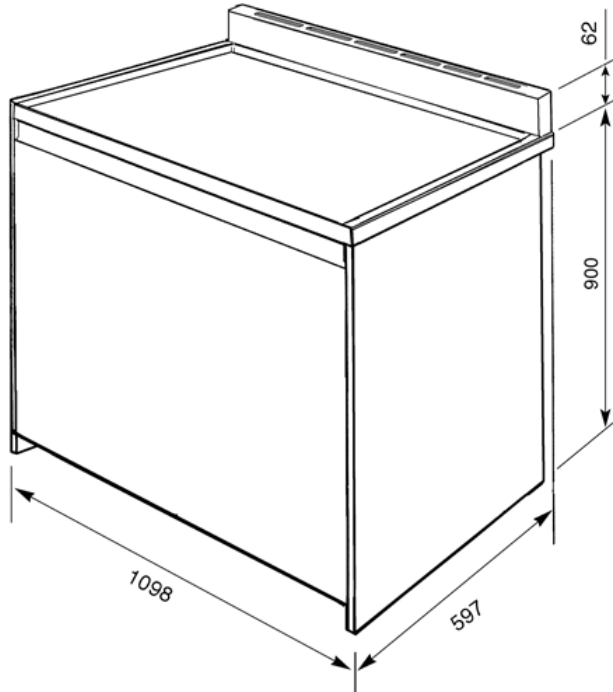

110cm "Symphony" Dual fuel 4 cavity Cooker with 2 side opening oven doors & Gas hob, Gloss Black
 Energy rating AA
 EAN13: 8017709199234

• MAIN OVEN - TOP RIGHT •

• 7 functions Inc. Circulaire element with fan • Oven capacity: gross - 68 litres, net - 61 litres • **Side opening oven door** • Easy clean enamel interior • Digital electronic clock/programmer • Air cooling system • Closed door grilling • Triple glazed oven door • **Vapor Clean function** • **AUXILIARY OVEN – LOWER LEFT •**

• 6 functions Inc. upper and lower element with fan • Oven capacity: gross - 68 litres, net - 61 litres • **Side opening oven door** • Easy clean enamel interior • Air cooling system • Closed door grilling • **Vapor clean function** • **GRILL COMPARTMENT – TOP LEFT •**

• Oven capacity: gross - 41 litres, net - 36 litres • Easy clean enamel interior • Air cooling system • Closed door grilling • Fully variable grill – max grill power: 2.7kW • Triple glazed removable door • **STORAGE DRAWER- LOWER RIGHT: • GAS HOB •**