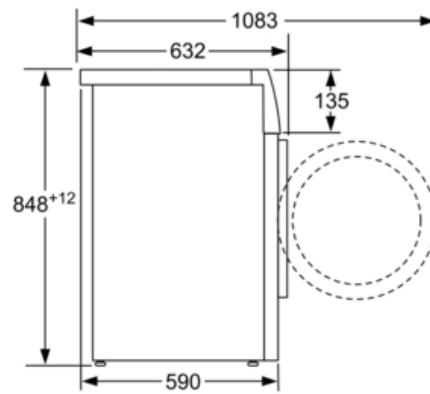

Technical Data

Construction type :	Freestanding
Height of removable worktop (mm) :	850
Dimensions of the product (mm) :	848 x 598 x 590
Net weight (kg) :	73.0
Connection rating (W) :	2300
Current (A) :	10
Voltage (V) :	220-240
Frequency (Hz) :	50
Approval certificates :	CE, VDE
Length of electrical supply cord (cm) :	175
Washing performance class :	A
Door hinge :	Left
Wheels :	No
Power consumption standby/network: Please check the user manual for how to switch off the WiFi module. :	1.1
Time auto-standby/network :	20.0
EAN code :	4242002929286
Capacity (kg) :	9.0
Energy efficiency :	A+++
Energy consumption annual (kWh/annum) - NEW (2010/30/EC) :	152
Power consumption in off-mode (W) - NEW (2010/30/EC) :	0.12
Power consumption in left-on mode - NEW (2010/30/EC) :	0.43
Water consumption annual (l/annum) - NEW (2010/30/EC) :	11220
Spin drying performance class :	B
Maximum spin speed (rpm) - NEW (2010/30/EC) :	1379
Average washing time cotton 40C (partial load) - NEW (2010/30/EC) :	270
Average washing time cotton 60C (full load) (min) - NEW (2010/30/EC) :	275
Average washing time cotton 60C (partial load) - NEW (2010/30/EC) :	270
Duration of the left-on mode - NEW (2012/30/EC) (min) :	20
Noise level washing (dB(A) re 1 pW) :	47
Noise level spinning (dB(A) re 1 pW) :	71
Installation type :	Free-standing

Technical Information

- Dimensions (H X W X D): 84.8 x 59.8 x 59 cm
- Slide-under installation
- Large chrome, white door with 171° opening and 32cm porthole opening

Serie | 8 Washing Machines**WAWH8660GB****Automatic washing machine**

measurements in mm

measurements in mm