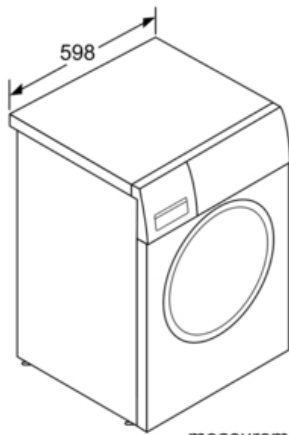

Technical Data

Construction type :	Freestanding
Height of removable worktop (mm) :	850
Dimensions of the product (mm) :	848 x 598 x 590
Net weight (kg) :	73.0
Connection rating (W) :	2300
Current (A) :	10
Voltage (V) :	220-240
Frequency (Hz) :	50
Approval certificates :	CE, VDE
Length of electrical supply cord (cm) :	175
Washing performance class :	A
Door hinge :	Left
Wheels :	No
Power consumption standby/network: Please check the user manual for how to switch off the WiFi module. :	1.1
Time auto-standby/network :	20.0
EAN code :	4242002929286
Capacity (kg) :	9.0
Energy efficiency :	A+++
Energy consumption annual (kWh/annum) - NEW (2010/30/EC) :	152
Power consumption in off-mode (W) - NEW (2010/30/EC) :	0.12
Power consumption in left-on mode - NEW (2010/30/EC) :	0.43
Water consumption annual (l/annum) - NEW (2010/30/EC) :	11220
Spin drying performance class :	B
Maximum spin speed (rpm) - NEW (2010/30/EC) :	1379
Average washing time cotton 40C (partial load) - NEW (2010/30/EC) :	270
Average washing time cotton 60C (full load) (min) - NEW (2010/30/EC) :	275
Average washing time cotton 60C (partial load) - NEW (2010/30/EC) :	270
Duration of the left-on mode - NEW (2012/30/EC) (min) :	20
Noise level washing (dB(A) re 1 pW) :	47
Noise level spinning (dB(A) re 1 pW) :	71
Installation type :	Free-standing

Technical Information

- Dimensions (H X W X D): 84.8 x 59.8 x 59 cm
- Slide-under installation
- Large chrome, white door with 171° opening and 32cm porthole opening

Serie | 8 Washing Machines**WAWH8660GB****Automatic washing machine**